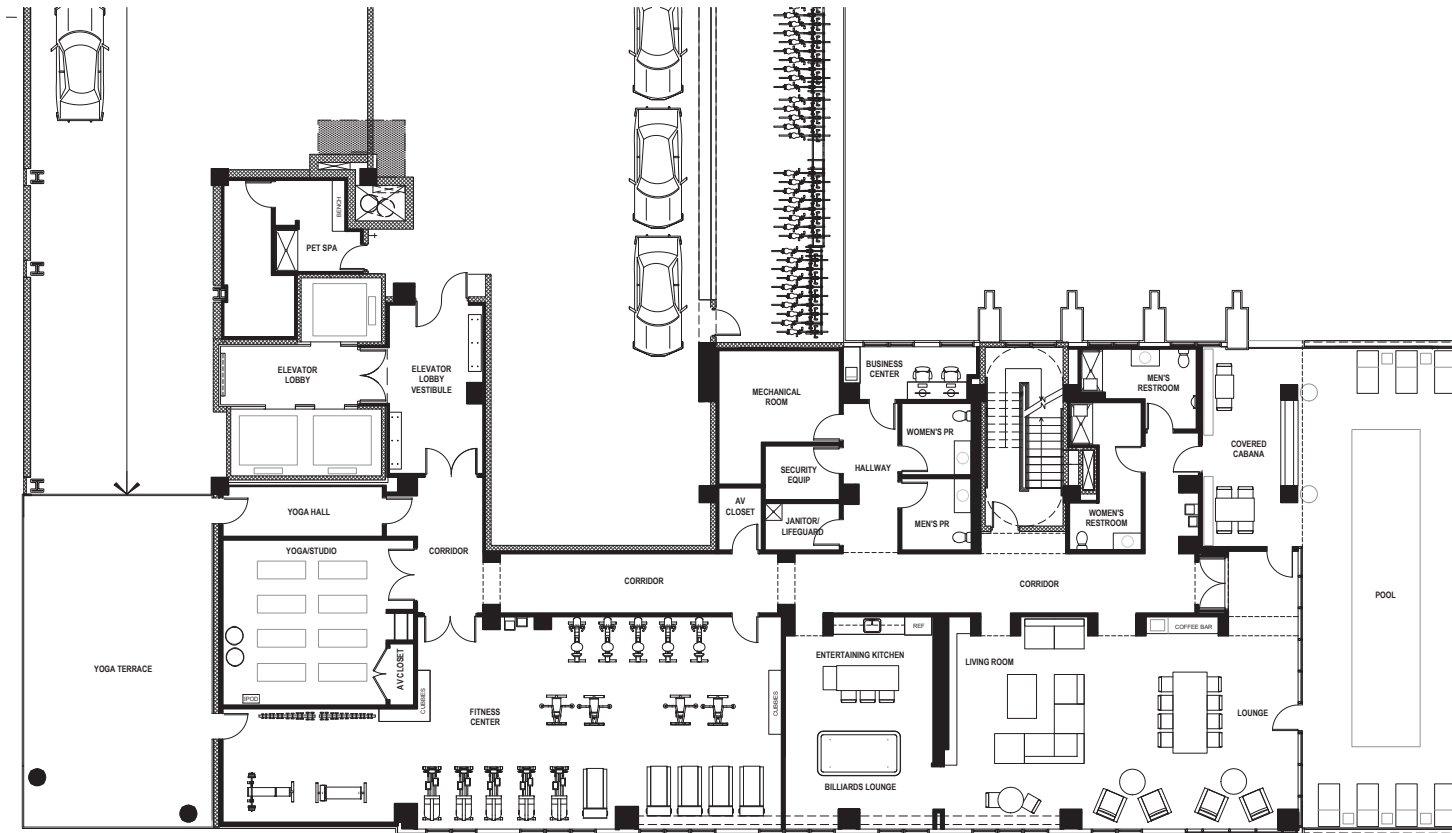

SUMMER HOUSE STAMFORD

Amenities Floor Plan

5TH FLOOR AMENITIES AT SUMMER HOUSE INCLUDE AN OUTDOOR POOL, FITNESS CENTER, SEATING AREAS, ENTERTAINING KITCHEN AND PET SPA.

21	
20	
19	
18	
17	
16	
15	
14	
13	
12	
11	
10	
9	
8	
7	
6	
5	
4	
3	
2	
1	

KEY SECTION

Features are subject to change without notice or obligation. These images are for illustrative purposes only and are not part of a legal contract.